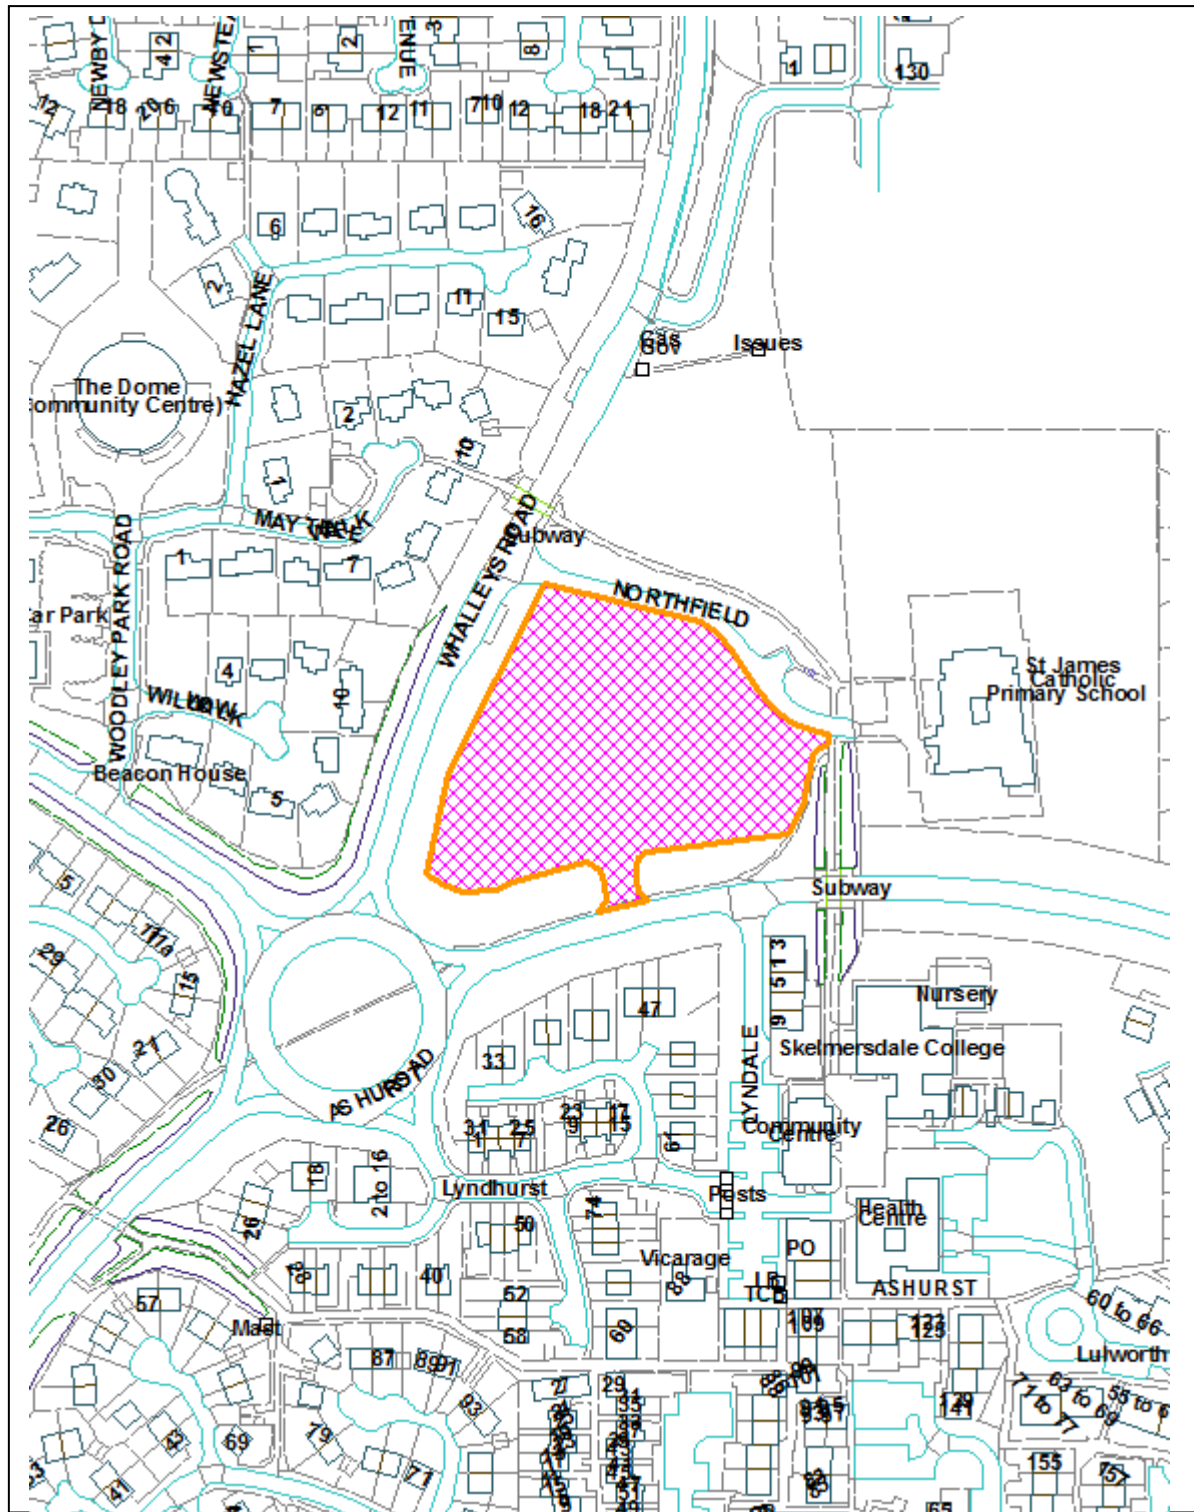

PLANNING COMMITTEE

23rd April 2020

(Agenda Item 7)

PLANNING APPLICATION ITEMS

LOCATION PLANS

Land To The South Of, Northfield, Skelmersdale, WN8 6TN.

Report 2 : 2019/1316/FUL

Site of Former Yew Tree Farm, Liverpool Road South, Burscough, L40 7RE.