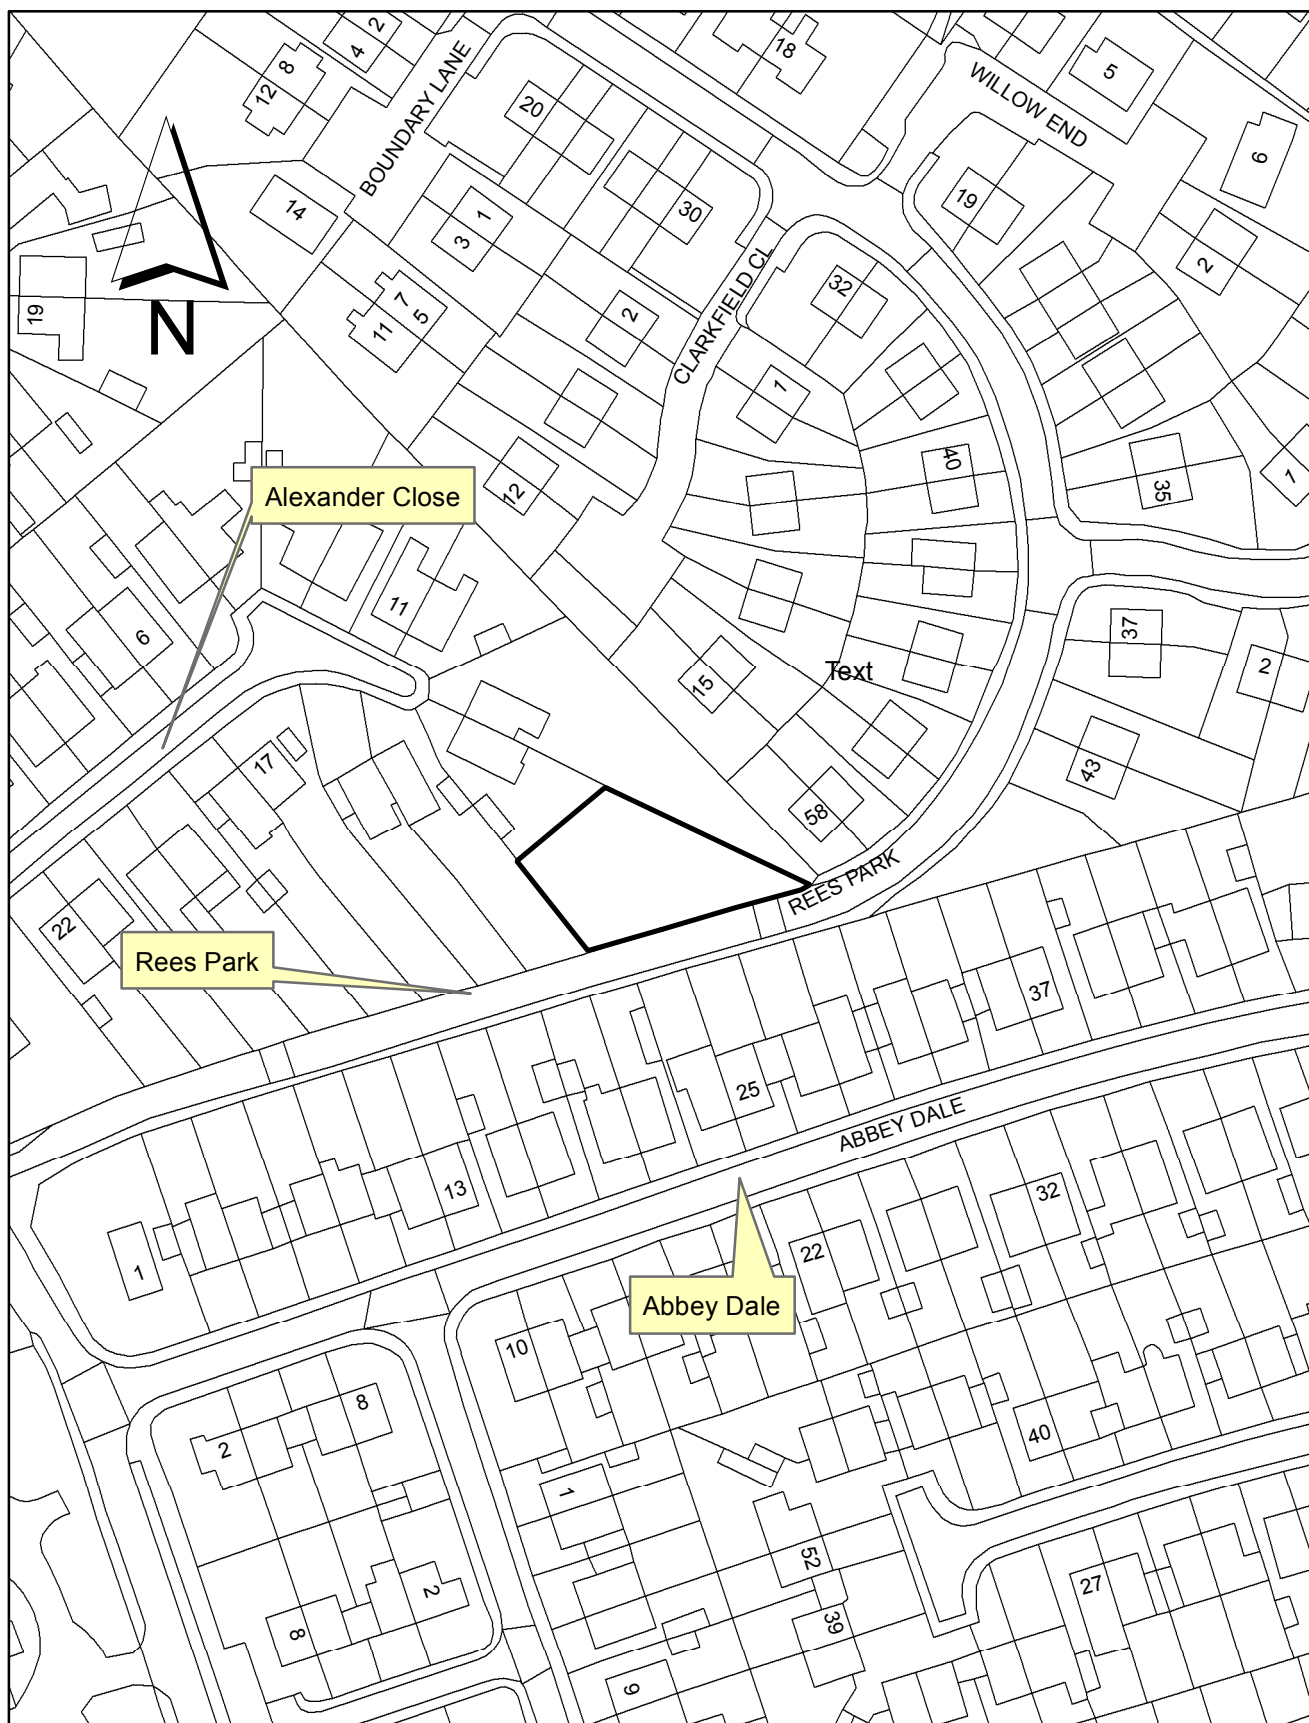

## **PLANNING COMMITTEE**

**18<sup>th</sup> May 2017**

**(Agenda Item 7)**

**PLANNING APPLICATION ITEMS**

**LOCATION PLANS**

Land rear of 153 to 167A Blaguegate Lane, Firswood Road,  
Lathom WN8 8ED

Sunnyside, 14 Alexander Close, Burscough, Ormskirk L40 5SR

Site Of Former Greaves Hall Hospital, Greaves Hall Avenue,  
Banks PR8 8BL

Wilmar, Marsh Road, Banks PR9 8DY

Railway Hotel, 1 Station Road, Parbold, Wigan WN8 7NU

35 Alexandra Mews, Ormskirk, L39 1RH