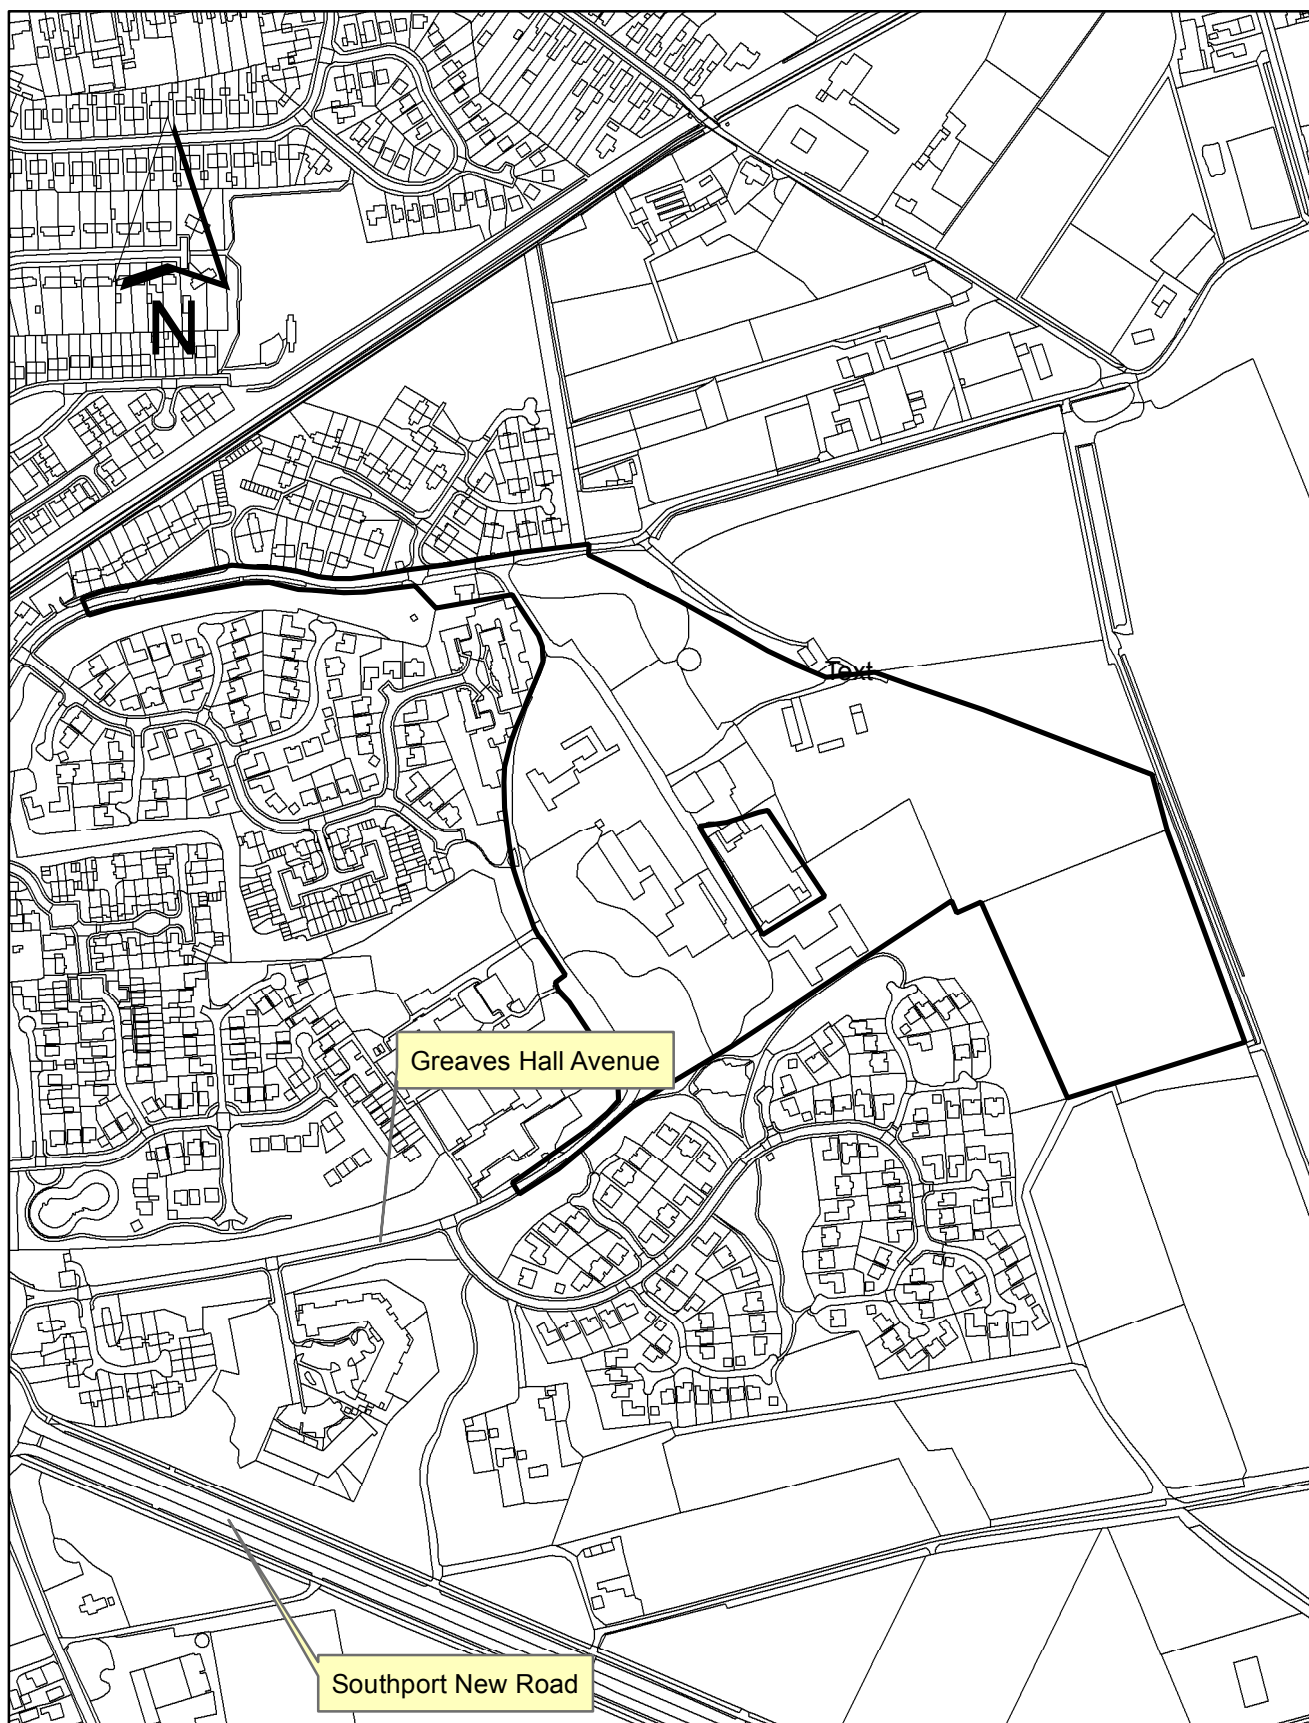

## **PLANNING COMMITTEE**

**18<sup>th</sup> May 2017**

**(Agenda Item 7)**

**PLANNING APPLICATION ITEMS**

**LOCATION PLANS**

Land rear of 153 to 167A Blaguegate Lane, Firswood Road,  
Lathom WN8 8ED

Sunnyside, 14 Alexander Close, Burscough, Ormskirk L40 5SR

Site Of Former Greaves Hall Hospital, Greaves Hall Avenue,  
Banks PR8 8BL

Wilmar, Marsh Road, Banks PR9 8DY

Railway Hotel, 1 Station Road, Parbold, Wigan WN8 7NU

35 Alexandra Mews, Ormskirk, L39 1RH