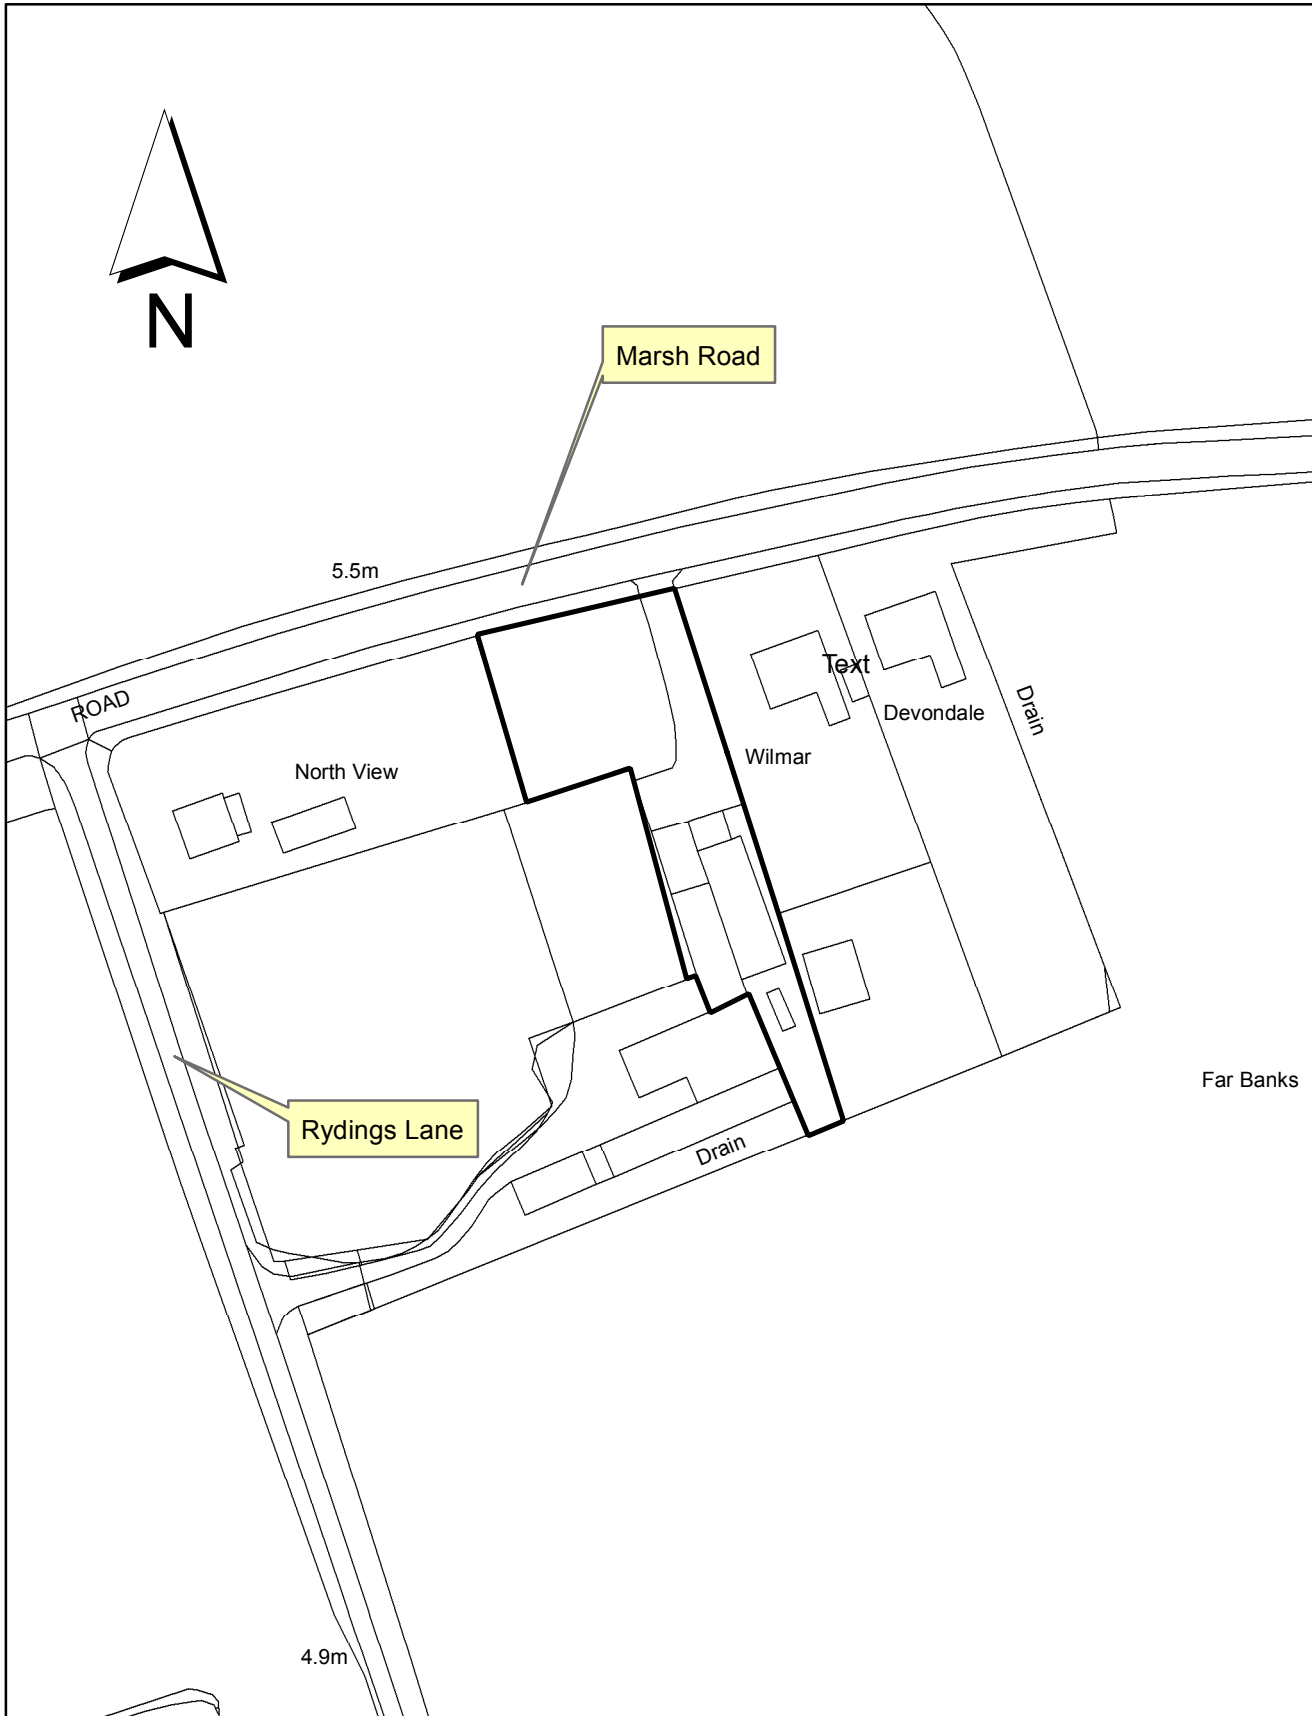

## **PLANNING COMMITTEE**

**18<sup>th</sup> May 2017**

**(Agenda Item 7)**

**PLANNING APPLICATION ITEMS**

**LOCATION PLANS**

Land rear of 153 to 167A Blaguegate Lane, Firswood Road,  
Lathom WN8 8ED

Sunnyside, 14 Alexander Close, Burscough, Ormskirk L40 5SR

Site Of Former Greaves Hall Hospital, Greaves Hall Avenue,  
Banks PR8 8BL

Wilmar, Marsh Road, Banks PR9 8DY

Railway Hotel, 1 Station Road, Parbold, Wigan WN8 7NU

35 Alexandra Mews, Ormskirk, L39 1RH