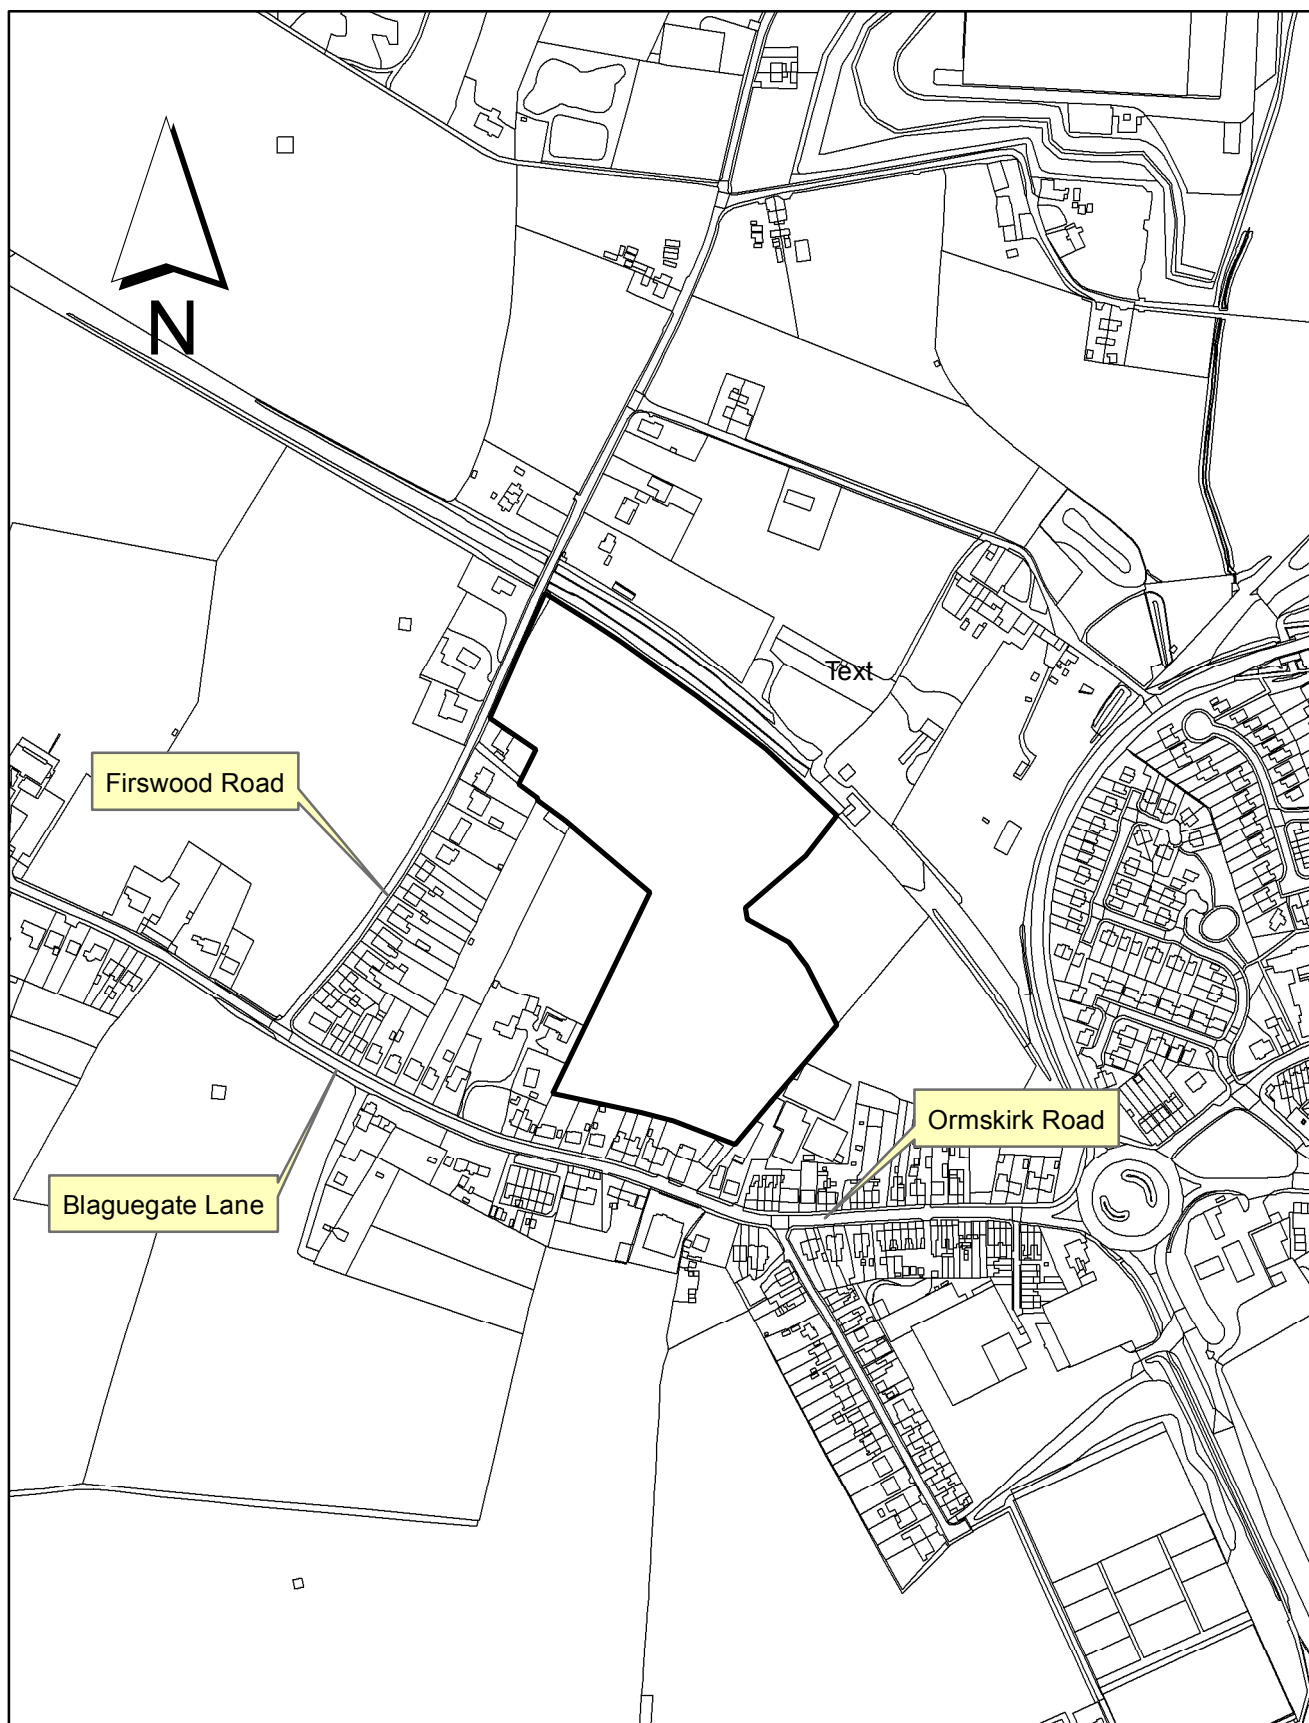

## **PLANNING COMMITTEE**

**18<sup>th</sup> May 2017**

**(Agenda Item 7)**

**PLANNING APPLICATION ITEMS**

**LOCATION PLANS**

Land rear of 153 to 167A Blaguegate Lane, Firswood Road,  
Lathom WN8 8ED

Sunnyside, 14 Alexander Close, Burscough, Ormskirk L40 5SR

Site Of Former Greaves Hall Hospital, Greaves Hall Avenue,  
Banks PR8 8BL

Wilmar, Marsh Road, Banks PR9 8DY

Railway Hotel, 1 Station Road, Parbold, Wigan WN8 7NU

35 Alexandra Mews, Ormskirk, L39 1RH